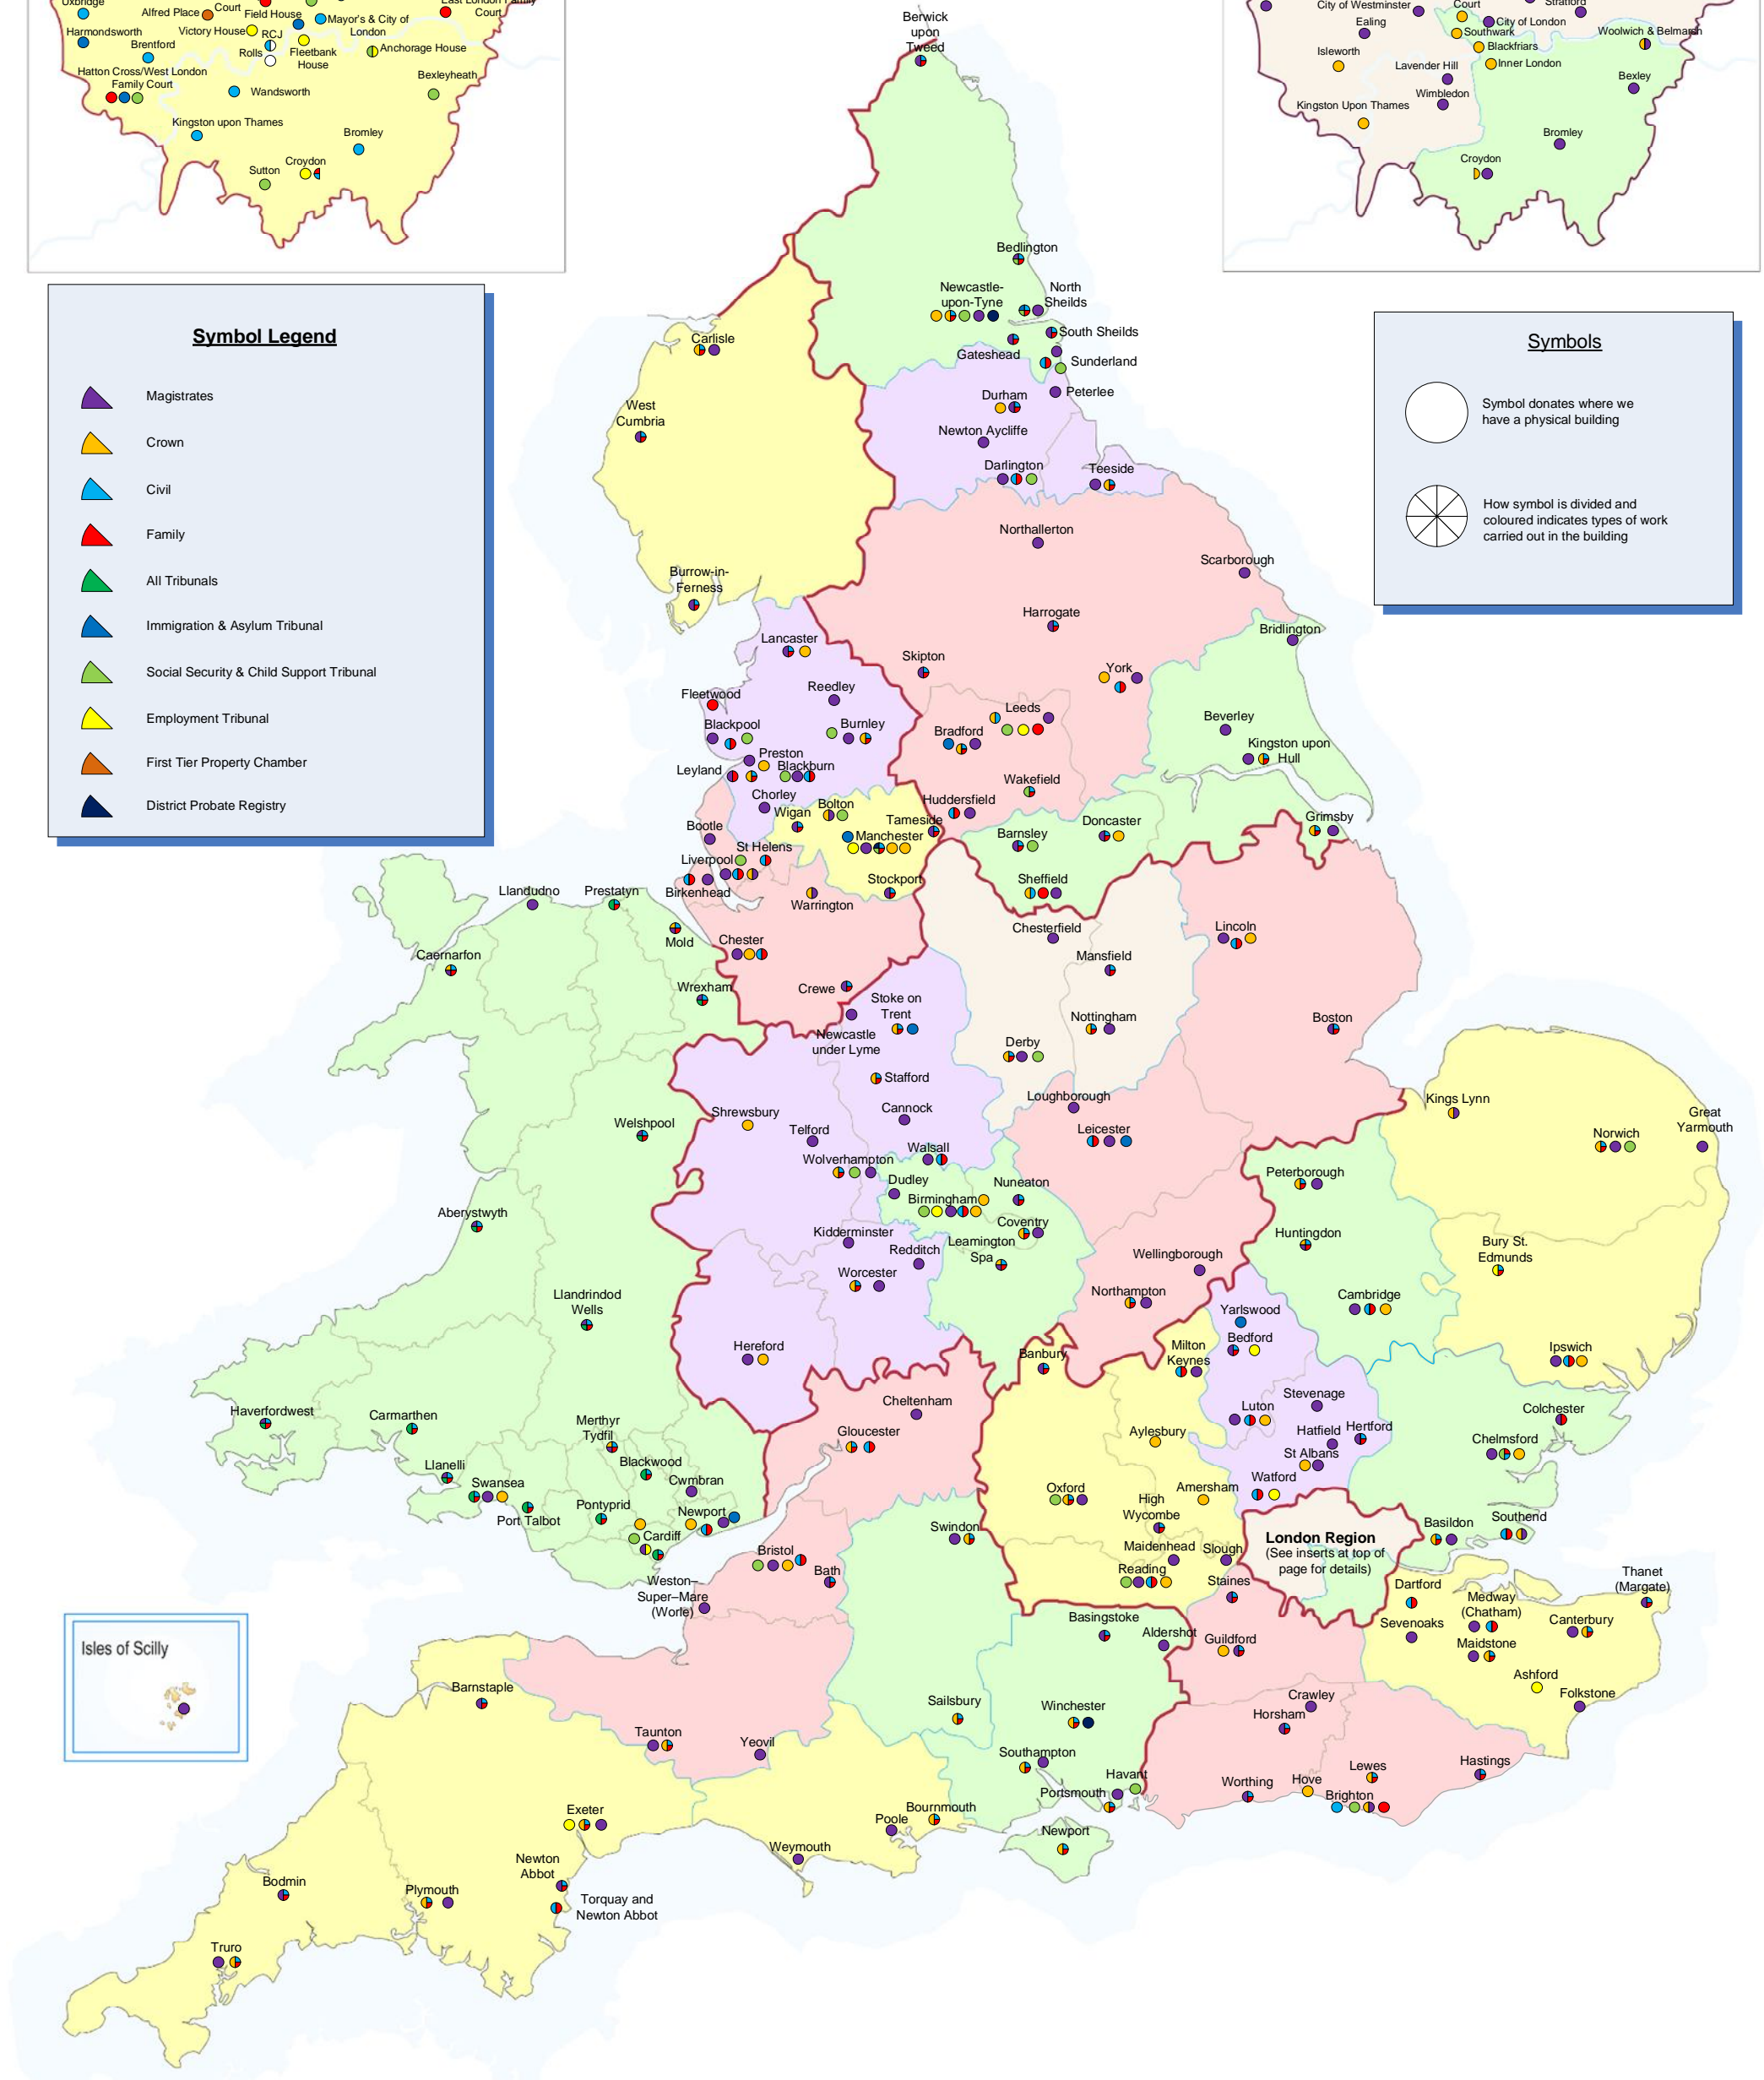

HMCTS Estate by Region and County

London Region (Civil, Family & Tribunals)

London Region (Crime)

Symbol Legend

- Magistrates
- Crown
- Civil
- Family
- All Tribunals
- Immigration & Asylum Tribunal
- Social Security & Child Support Tribunal
- Employment Tribunal
- First Tier Property Chamber
- District Probate Registry

Symbols

- Symbol denotes where we have a physical building
- How symbol is divided and coloured indicates types of work carried out in the building

Isles of Scilly

London Region
(See inserts at top of page for details)