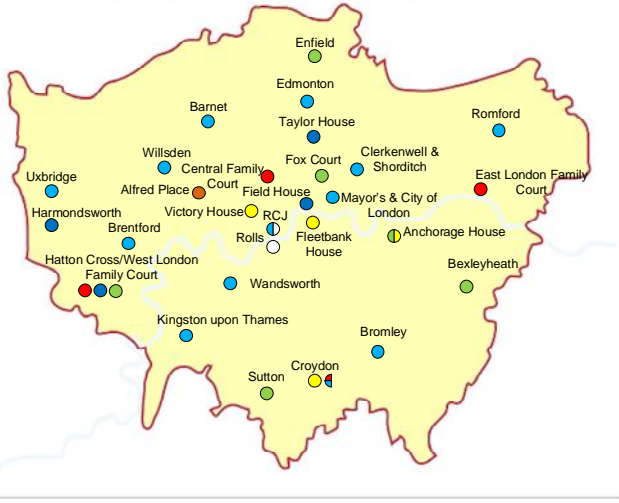

HMCTS Estate by Region and County

London Region (Civil, Family & Tribunals)

London Region (Crime)

Symbol Legend

- Magistrates
- Crown
- Civil
- Family
- All Tribunals
- Immigration & Asylum Tribunal
- Social Security & Child Support Tribunal
- Employment Tribunal
- First Tier Property Chamber
- District Probate Registry

Symbols

- Symbol denotes where we have a physical building
- How symbol is divided and coloured indicates types of work carried out in the building

Isles of Scilly

London Region
(See inserts at top of page for details)