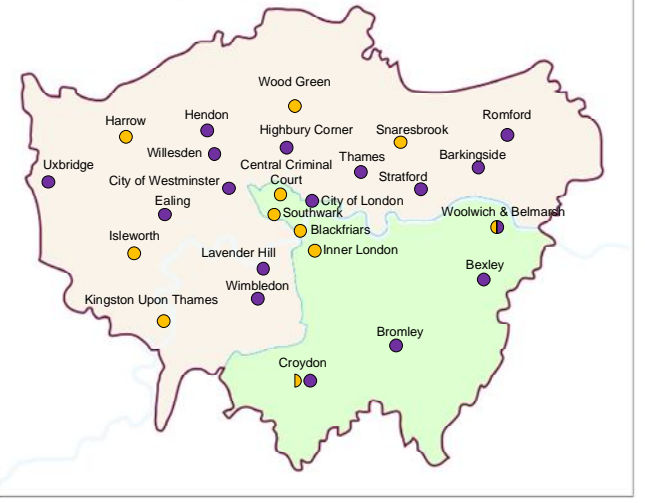

HMCTS Estate by Region and County

London Region (Civil, Family & Tribunals)

London Region (Crime)

Symbol Legend

- Magistrates
- Crown
- Civil
- Family
- All Tribunals
- Immigration & Asylum Tribunal
- Social Security & Child Support Tribunal
- Employment Tribunal
- First Tier Property Chamber
- District Probate Registry

Symbols

- Symbol denotes where we have a physical building
- How symbol is divided and coloured indicates types of work carried out in the building

Isles of Scilly

London Region
(See inserts at top of page for details)