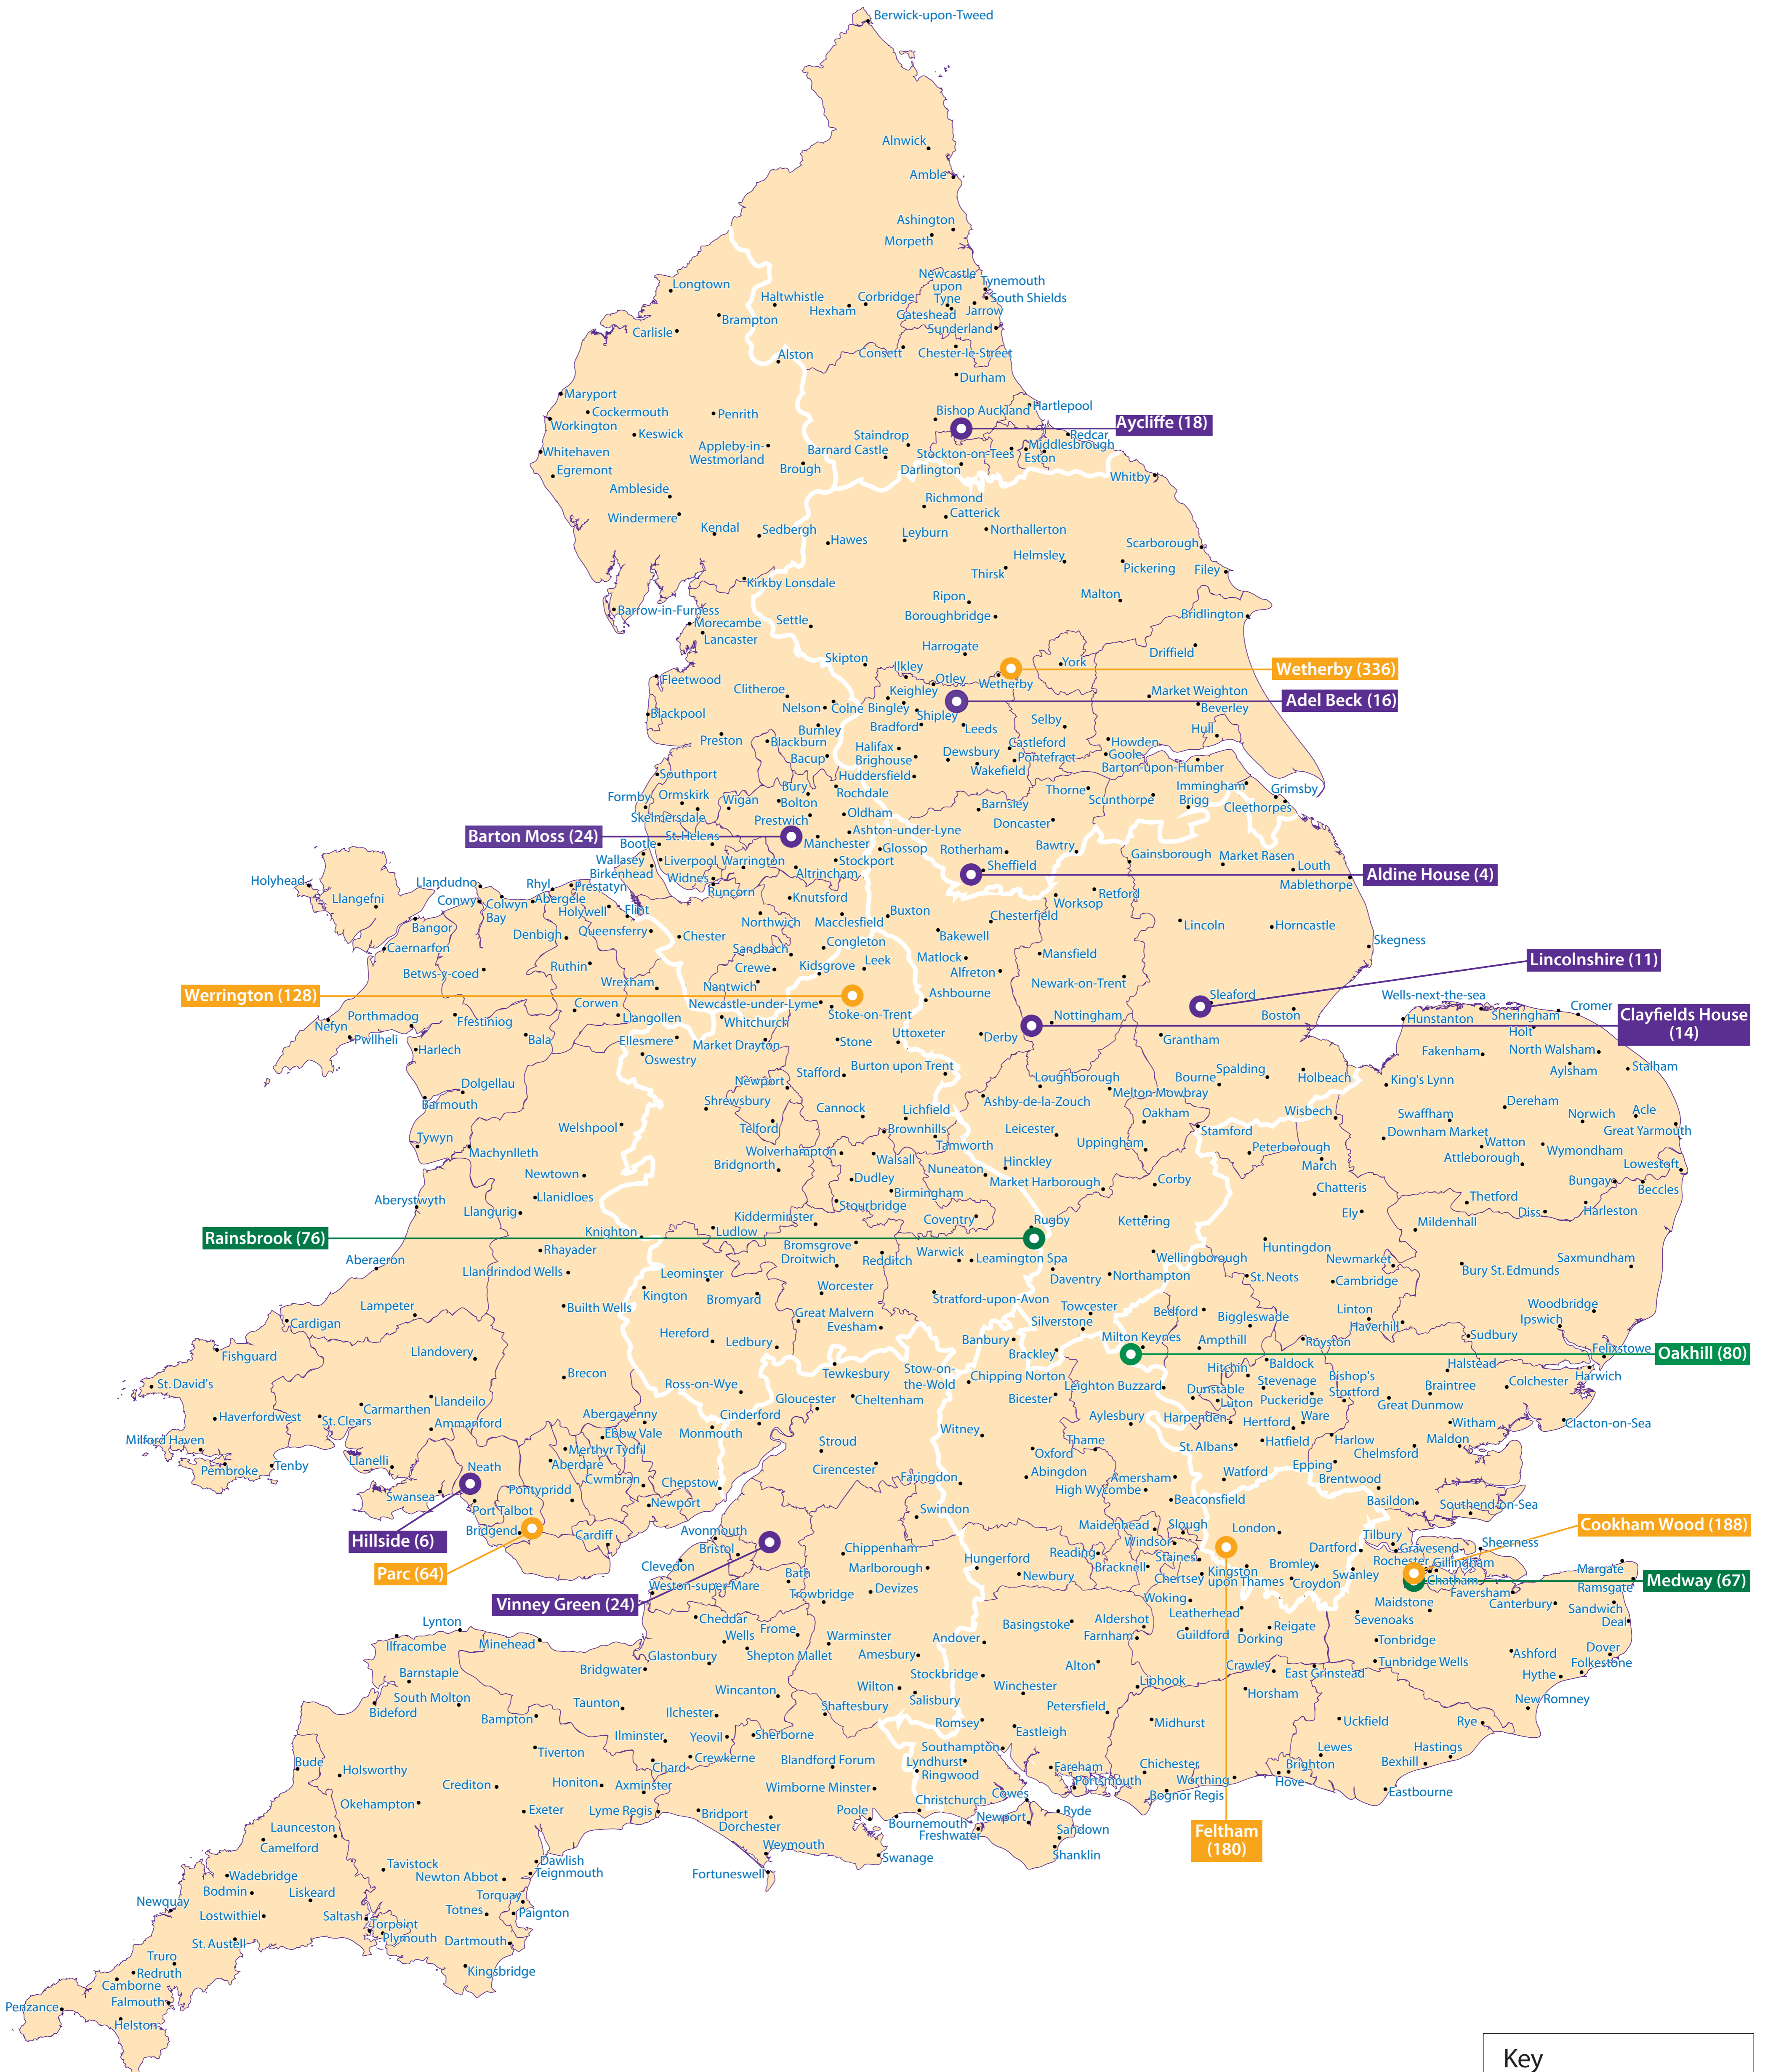

The secure estate for children and young people

Key

- Young offender institution
- Secure training centre
- Secure children's home